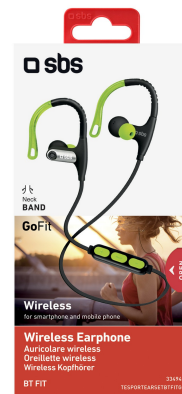

Fit Runner

SKU: TESPORTEARSETBTFIT

Orange earphones featuring wireless technology, flexible arches, an answer / end calls button and a volume control
Green earphones featuring wireless technology, flexible arches, an answer / end calls button and a volume control

These wireless headsets are the perfect accessory to use during your workouts. Lightweight and comfortable, they come equipped with flexible arches that fit perfectly around your ear, ensuring that you will never run the risk of losing them. The answer / end calls button and the volume control button are located on the cable, so they will always be handy. The package also includes a practical case, allowing you to store your wireless earphones and carry them with you.

Features:

- Wireless Technology
- Calling time: about 2-3 hours
- Stand-by time: 110 hours
- Connection range: up to 10 m
- Charging time: about 2 hours
- Cable length: 50 cm

These wireless headsets are the perfect accessory to use during your workouts. Lightweight and comfortable, they come equipped with flexible arches that fit perfectly around your ear, ensuring that you will never run the risk of losing them. The answer / end calls button and the volume control button are located on the cable, so they will always be handy. The package also includes a practical case, allowing you to store your wireless earphones and carry them with you.

Features:

- Wireless Technology
- Calling time: about 2-3 hours
- Stand-by time: 110 hours

Connection range: up to 10 m
Charging time: about 2 hours
Cable length: 50 cm

Details

EAN: 8018417233494
Included accessories: 1 soft bag
Cable length: 50 cm
Buttons: Answer / end button
Microphone: Integrated
Operative range: 10 m
Call time: About 2-3 hours
Standby time: up to 110 hours
Ear hook: Adjustable / Foldable
Technology: Wireless
Recharging time: about 2 hours