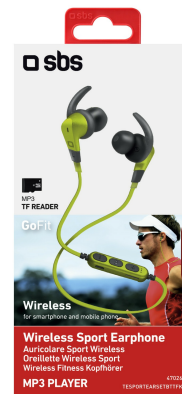

Multipoint wireless earset with MP3 player

SKU: TESPORTEARSETBTTFK

Wireless earset v4.2 + EDR with TF Card reader, multipoint, acid green

WHY CHOOSE IT?

Playing sports in complete freedom is now possible with this **wireless earset**.

Train without worries: thanks to the **arched internal supports**, you will not have to worry about replacing them during training sessions.

BRING YOUR MUSIC WITH YOU

This wireless earset come with a **TF card reader**: just insert the memory card into the slot to listen to your MP3 tracks.

Switching from one track to another will be very easy thanks to the **multi-function keys**.

You can also answer or reject incoming calls and adjust the music quickly and easily.

TRAIN WITHOUT A CARE

The wireless earset are **practical** and **lightweight**, a real *must-have* for anyone who likes to work out while listening to their favourite playlist.